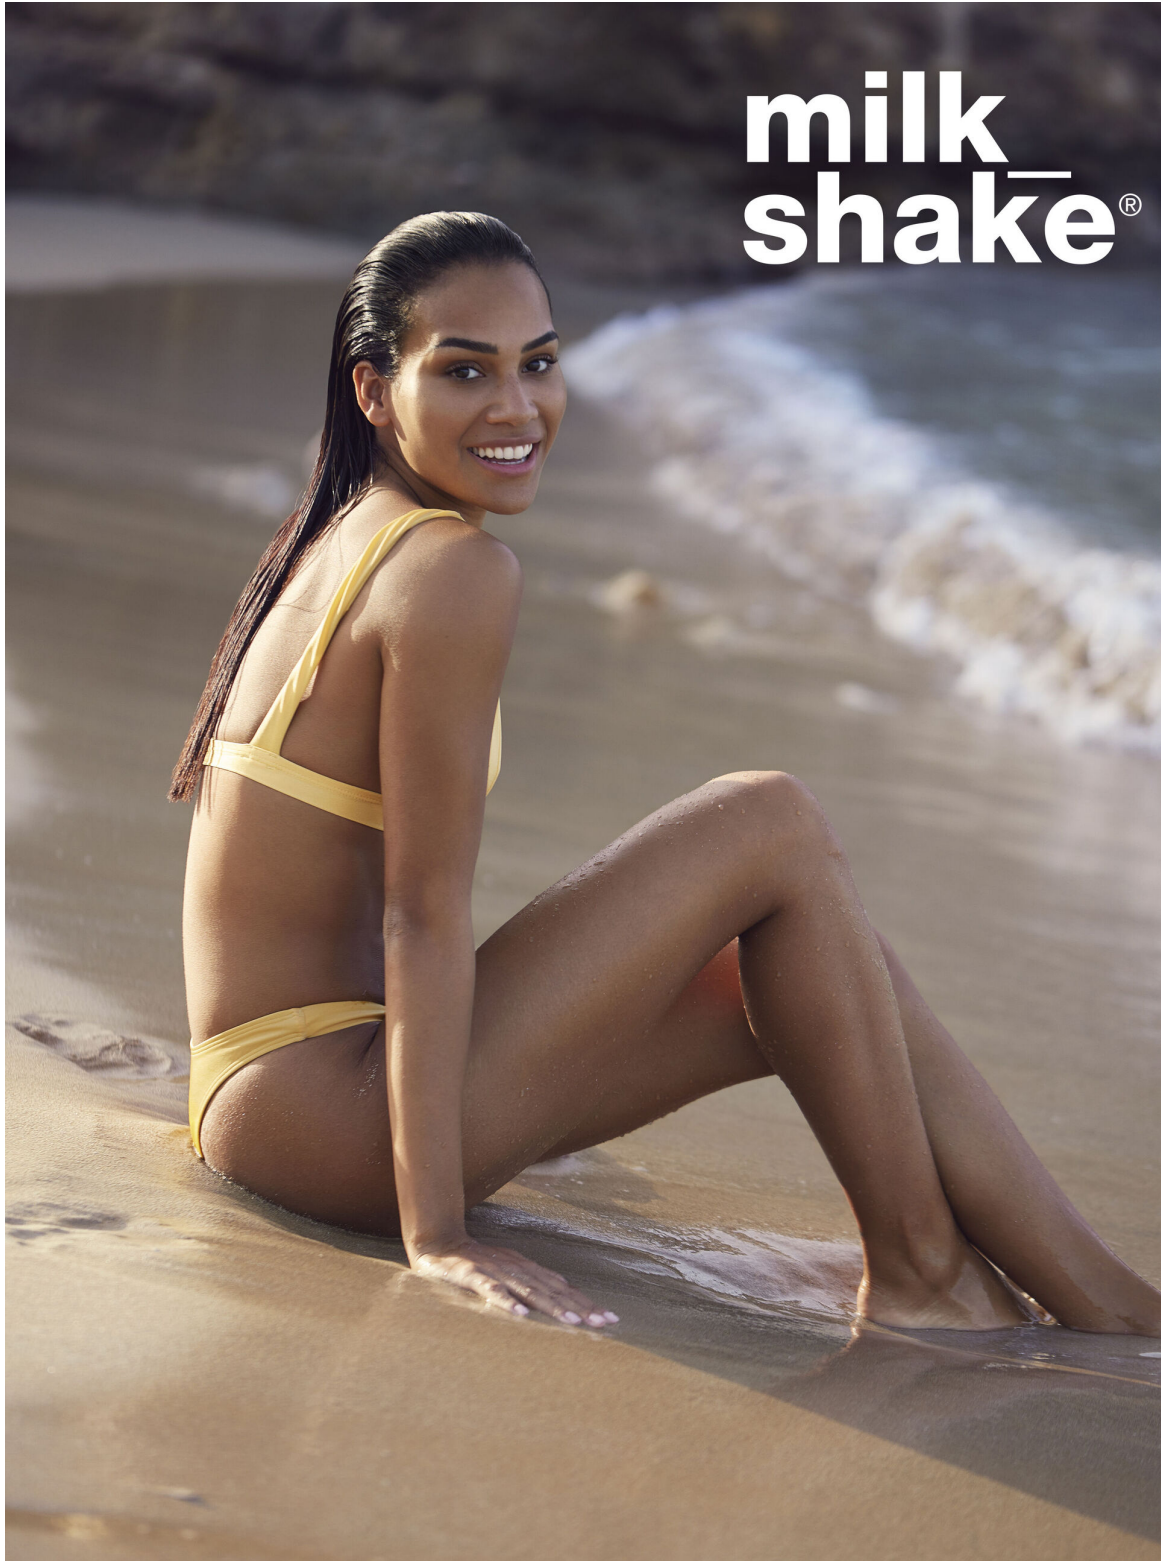

VIRGINIA STABLUM

height 5'9" · bust 34" · cup C · waist 25" · hips 35.5" · dress 36 EU/6 US/8 UK

shoes size 40 EU/9 US/6.5 UK · hair dark brown · eyes brown